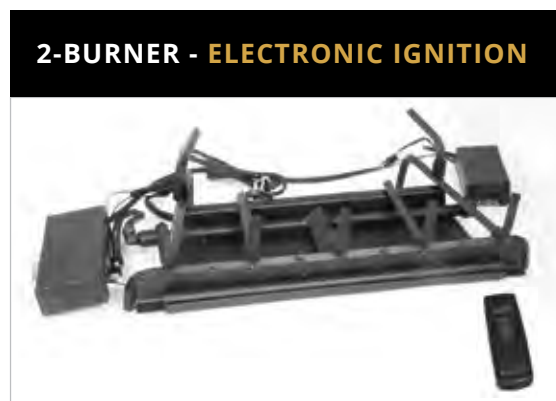

Available in Size 18"