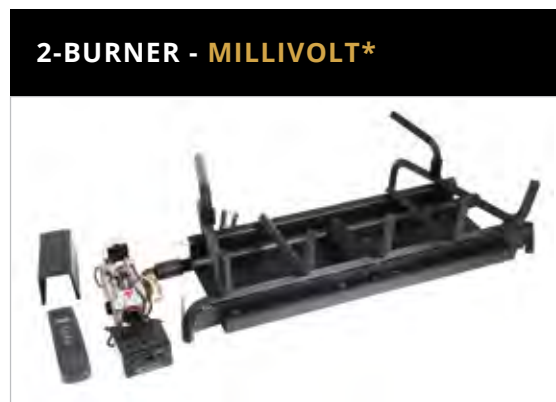

ASSEMBLED INDOOR VENTED BURNERS

Our indoor vented burner systems feature factory-tested and installed control systems.

- **Millivolt*:** Standing Pilot system, On/Off Remote
- **Electronic Ignition:** Pilot on demand, On/Off Remote
- Available for natural gas
- Propane conversion kit available
- All burners include lava rock, black embers, flex line, and a damper clamp
- **2-Burner:** Rear and Front burners will provide beautiful and even flame distribution
- **3-Burner:** Increased flame height and a middle burner to add flame depth

BTU RATINGS	2-BURNER		3-BURNER	
	NATURAL GAS	PROPANE	NATURAL GAS	PROPANE
18" GL18V	52,000	49,000	--	--
24" GL24V	--	--	74,000	64,000
30" GL30V	--	--	102,000	91,000

GL18V BURNERS

Available in size 18"