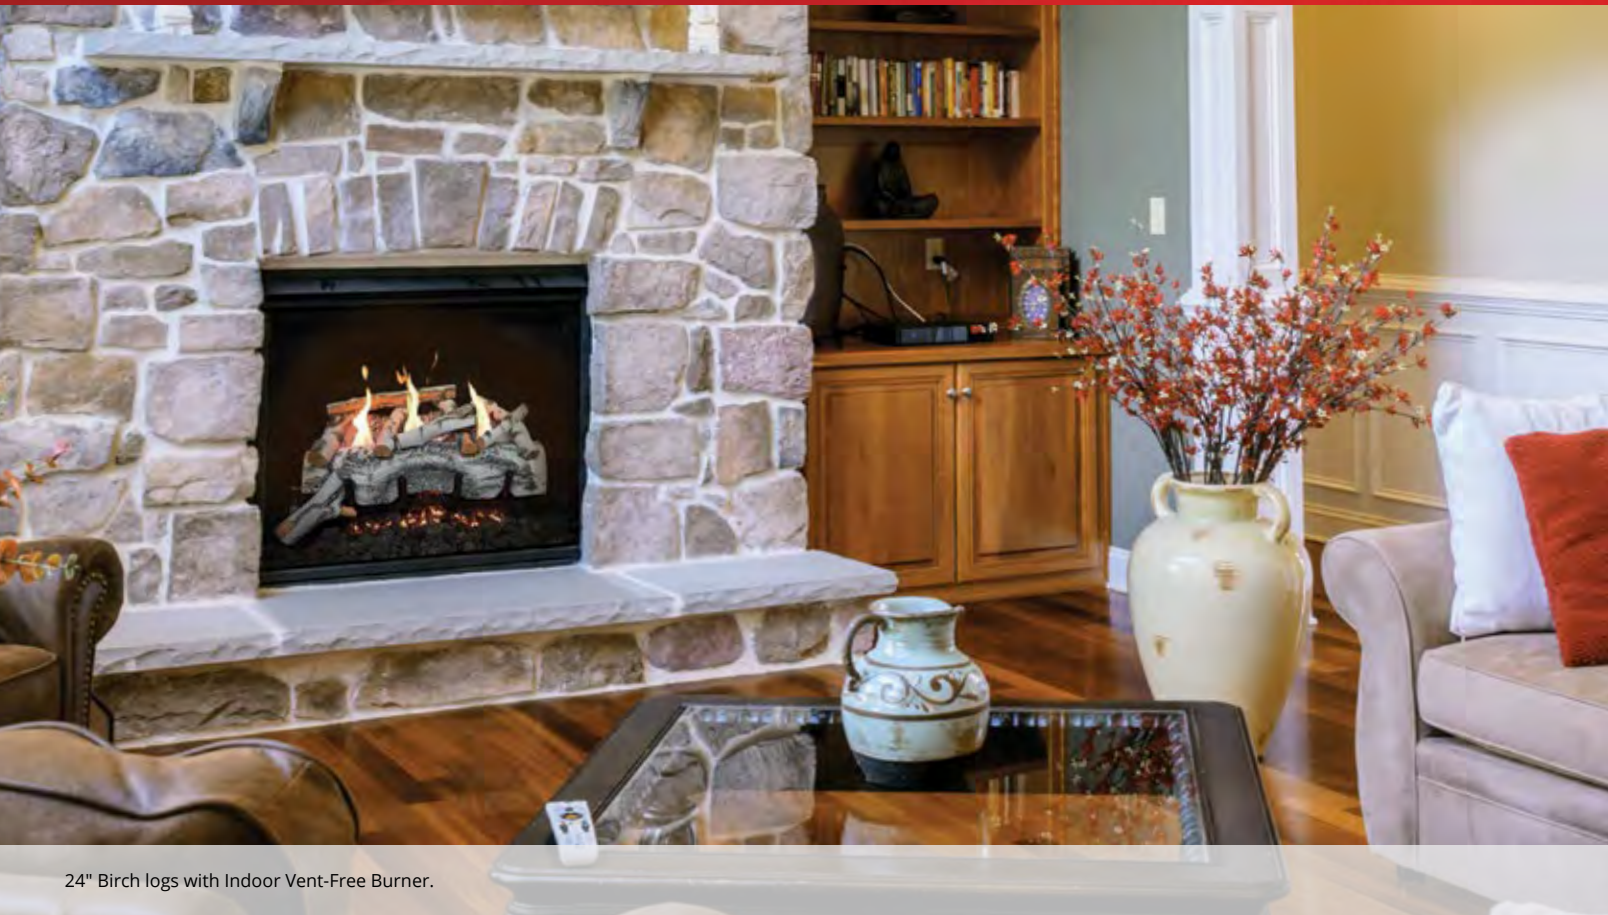

INDOOR VENT-FREE GAS LOGS – BIRCH

Available in 2 Sizes – **USA* ONLY**

24" Birch logs with Indoor Vent-Free Burner.